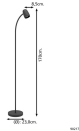

Specifications Eglo Floor Lamp Carlo Steel Black | Suitable for E14

[View Product](#)

General Information

SKU	254634
EAN	9008606360819
Brand	Eglo
Manufacturer Name	STL/1 E14 BLACK 'CARLO'
Any Lamp all-in warranty	2 Years

Technical Information

Technology	Fixture with Socket
Voltage (V)	220-240
Dimmable	Dimmable when using a Dimmable Bulb
Suitable for	E14
Including bulb	No
Amount of bulbs required	1
Maximum Wattage Rating	18
Tiltable	Yes
Mounting Method	Floor
Emergency Lighting	No Emergency Unit
Product Type Category	Decorative Lighting with Socket

Fixture Information

Fixture Connection Terminal block

IP-rating IP20

Colour of the Fixture Black

Housing Steel

Series CARLO

Dimensions

Width (mm) 85

Height (mm) 1700

Diameter (mm) 325

Sensor Information

Type of sensor No Sensor

Why Any-lamp?

 Order from the **largest lighting specialist** in Europe  **Customised** quotation

 Up to **7 years warranty**  **Easy** return process