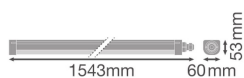

Specifications Multipack 4x Ledvance LED Waterproof Batten 50W 6100lm - 840 Cool White | 150cm

[View Product](#)

General Information

SKU	257367
EAN	8719157069113
Brand	Ledvance
Manufacturer Name	Multipack 4x DP COMP 1500 V 50W 840 IP66 PS LEDV
Any Lamp all-in warranty	5 Years
Average Lifetime (h)	75000

Technical Information

Technology	LED Integrated
Voltage (V)	220-240
Dimmable	Not Dimmable
Colour of Light	White
Colour Code	840 Cool White
Colour temperature (Kelvin)	4000 Cool White
Colour Rendering (Ra)	80-89
Light colour options	Single Color
Luminous Efficacy (lm/W)	123
Power factor	>0.90
Including bulb	Yes
Length	150cm

Product Type Category

LED Waterproof Batten

Fixture Information

Mounting Method	Surface
Fixture Connection	Connection unit 3-pole
Optical Cover	PC (Polycarbonate)
IP-rating	IP66
Impact Protection (IK)	IK08 - 5 joules
Operating Temperature	-20 to +45
Housing	PC (Polycarbonate)
Colour of the Fixture	White
Emergency Lighting	No Emergency Unit
Series	Compact

Dimensions

Length (mm)	1543
Width (mm)	60
Height (mm)	53

Sensor Information

Type of sensor	No Sensor
----------------	-----------

Why Any-lamp?

 Order from the **largest lighting specialist** in Europe  **Customised** quotation