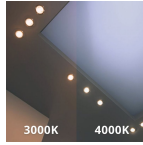

Specifications Noxion LED Downlight
Apollo V2.0 20W 2420lm - 830/840 CCT
| 220mm - Cutout 200mm

[View Product](#)

General Information

SKU	256979
EAN	8719157068550
Brand	Noxion
Manufacturer Name	Noxion LED Downlight Apollo V2.0 20W 2420lm 2CCT Cutout Ø200mm Frame Ø220mm Alu
Any Lamp all-in warranty	6 Years
Average Lifetime (h)	100000

Technical Information

Tiltable	No
Technology	LED Integrated
Voltage (V)	220-240
Dimmable	Not Dimmable
Colour Code	830 Warm White, 840 Cool White
Colour temperature (Kelvin)	3000 Warm White, 4000 Cool White
Colour Rendering (Ra)	80-89
Colour of Light	White
Light colour options	CCT
Beam Angle (degree)	60
Luminous Efficacy (lm/W)	124
Power factor	>0.90

Unified Glare Rating < 19 - for offices and schools

Optical Cover PC (Polycarbonate)

Finish of Reflector Aluminium

Product Type Category LED Downlight

Fixture Information

Mounting Method Recessed

Cut out (mm) 200

IP-rating IP20

Impact Protection (IK) IK02 - 0.20 joule

Operating Temperature -20 to +40

Housing Aluminium

Colour of the Fixture White

Fixture Connection PI [Push-in connector 2-pole]

Series Apollo

Dimensions