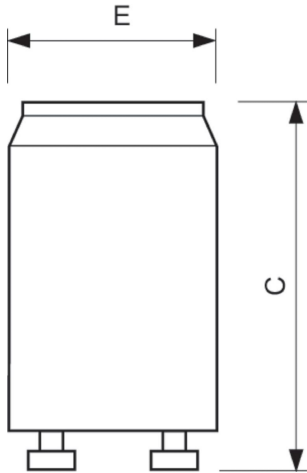

Specifications Philips S10 Starter 4-65W SIN

[View Product](#)

General Information

SKU	111002
EAN	8711500697691
Brand	Philips
Manufacturer Name	S10 4-65W SIN 220-240V WH EUR/12X25CT
Full box quantity	300
Any Lamp all-in warranty	1 Year

Technical Information

Average Lifetime (h)	0
Input Voltage (V)	230
Voltage (V)	220-240
Suitable for bulb type	Tubes
Amount of bulbs required	1
Colour of the Fixture	White
Colour of material	White
Product Type Category	Accessory - Starter TL