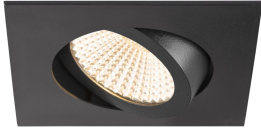

Specifications SLV New Tria 68 Spot Aluminium Black Square 8.3W 705lm 60D - 927 Extra Warm White | Cutout 68mm - Best Colour Rendering - Dimmable

[View Product](#)

General Information

SKU	255662
EAN	4024163277716
Brand	SLV
Manufacturer Name	NEW TRIA 68 rec. ceiling light 2700K 60° IP 20 square BK
Any Lamp all-in warranty	5 Years
Average Lifetime (h)	50000

Technical Information

Technology	LED Integrated
Voltage (V)	220-240
Dimmable	Dimmable
Colour Code	927 Extra Warm White
Colour temperature (Kelvin)	2700 Extra Warm White
Colour Rendering (Ra)	90-99
Colour of Light	White
Light colour options	Single Color
Luminous Efficacy (lm/W)	84.9
Beam Angle (degree)	60
Product Type Category	LED spotlight

Fixture Information

Mounting Method	Recessed
Cut out (mm)	68
Optical Cover	Other
IP-rating	IP20
Operating Temperature	-20 to +35
Housing	Aluminium
Colour of the Fixture	Black
Emergency Lighting	No Emergency Unit
Tiltable	No
Fixture Connection	PI [Push-in connector 3-pole]
Series	New Tria