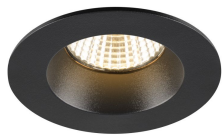

Specifications SLV New Tria 68 Spot Aluminium Black Round 8.3W 500lm 38D - 930 Warm White | Cutout 68mm - Best Colour Rendering - Dimmable

[View Product](#)

General Information

SKU	255697
EAN	4024163277594
Brand	SLV
Manufacturer Name	NEW TRIA 68 rec. ceiling light 3000K 38° IP 20 / IP 65 round BK
Any Lamp all-in warranty	5 Years
Average Lifetime (h)	50000

Technical Information

Technology	LED Integrated
Voltage (V)	220-240
Dimmable	Dimmable
Colour Code	930 Warm White
Colour temperature (Kelvin)	3000 Warm White
Colour Rendering (Ra)	90-99
Colour of Light	White
Light colour options	Single Color
Luminous Efficacy (lm/W)	60.2
Beam Angle (degree)	38
Product Type Category	LED spotlight

Fixture Information

Mounting Method	Recessed
Cut out (mm)	68
Optical Cover	Other
IP-rating	IP20
Operating Temperature	-20 to +35
Housing	Aluminium
Colour of the Fixture	Black
Emergency Lighting	No Emergency Unit
Tiltable	No
Fixture Connection	PI [Push-in connector 3-pole]
Series	New Tria