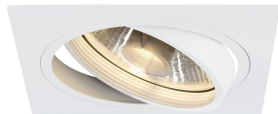

Specifications SLV New Tria 1 Spot Aluminium White Square | Cutout 150mm - Suitable for 1x GU10 (AR111)

[View Product](#)

General Information

SKU	255604
EAN	4024163101806
Brand	SLV
Manufacturer Name	NEW TRIA 1 rec. fitting single-headed QPAR111 square matt WH max. 75W incl. leaf springs
Any Lamp all-in warranty	5 Years

Technical Information

Technology	Fixture with Socket
Suitable for	GU10 (AR111)
Maximum Wattage Rating	75
Voltage (V)	220-240
Dimmable	Dimmable when using a Dimmable Bulb
Product Type Category	Spot with Socket

Fixture Information

Including bulb	No
Amount of bulbs required	1
Mounting Method	Recessed
Cut out (mm)	150
IP-rating	IP20

Housing	Aluminium
Colour of the Fixture	White
Emergency Lighting	No Emergency Unit
Tiltable	No
Fixture Connection	Terminal block
Series	New Tria